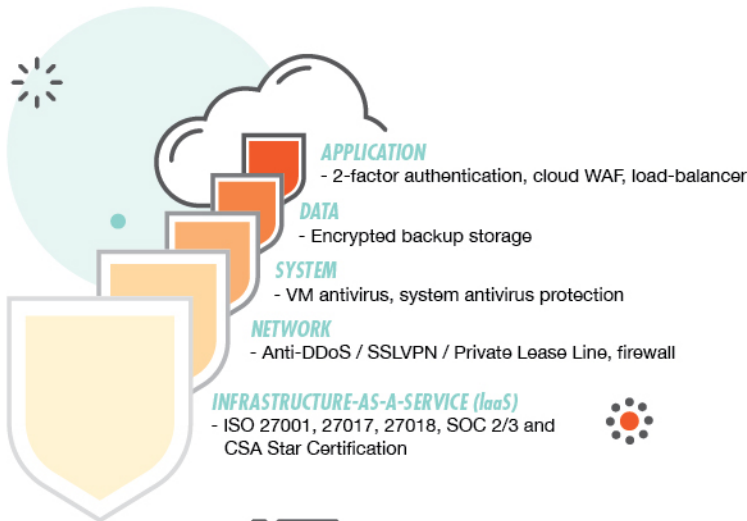

HKT Enterprise Cloud

BOOST YOUR BUSINESS AGILITY

A Versatile Carrier-grade Public Cloud Platform From HKT

HKT Enterprise Cloud supports your business in a dynamic business environment to maximize your business IT efficiency, reliability and availability, while getting you to market faster. OPEX-based payment-by-subscription model helps you better manage your business resources.

SECURE

5-LAYER SECURITY

Your information on HKT Enterprise Cloud is securely protected with a 5-layer security protection to give you complete peace of mind and minimize any possibility of financial or reputational loss.

WORLDCLASS

WORLD CLASS SERVICES

HKT offers certified local 24x7 support from an Integrated Security Operation Center (iSOC). HKT is the first Hong Kong based Public Cloud Service Provider to be awarded ALL 3 cloud related ISO 27001 certificates: ISO 27001, 27017, 27018, SOC 2/3 and CSA Star Certification.