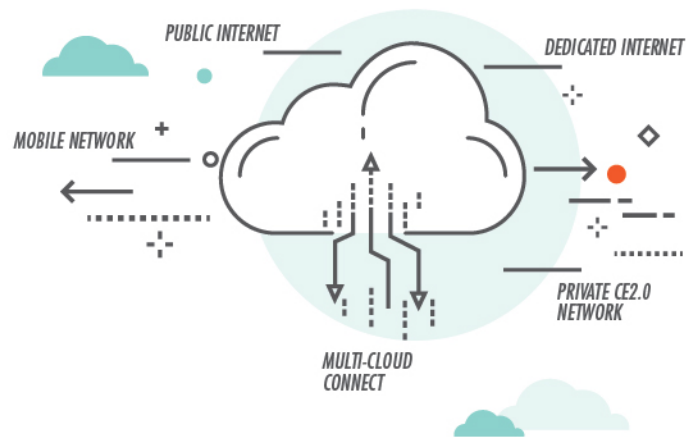

HKT Enterprise Cloud

BOOST YOUR BUSINESS AGILITY

A Versatile Carrier-grade Public Cloud Platform From HKT

HKT Enterprise Cloud supports your business in a dynamic business environment to maximize your business IT efficiency, reliability and availability, while getting you to market faster. OPEX-based payment-by-subscription model helps you better manage your business resources.

SECURE

5-LAYER SECURITY

Your information on HKT Enterprise Cloud is securely protected with a 5-layer security protection to give you complete peace of mind and minimize any possibility of financial or reputational loss.

SUPERIOR CONNECTIONS

Access the cloud anywhere anytime with public internet, dedicated internet, mobile or private CE 2.0 network, stable, high-bandwidth and low-latency. Our platform is located in multiple data centers across Hong Kong for 99.99% uptime. Migrate with minimal impact to your existing infrastructure.